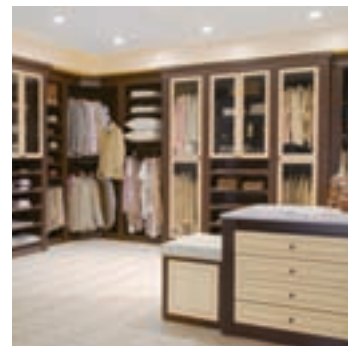

## FURNITURE THAT FITS

Be more organized, productive and creative with a Techline office. Designed to fit your needs, lifestyle and budget. For 20 years, we've been creating custom spaces for home and business. Manufactured locally and available in 12 finishes. Call for a free consultation. 6333 University Avenue, Middleton, 238.6868, [www.workspacestudio.com](http://www.workspacestudio.com)

## PRICELESS VALUE

Quality comes at a price... and it's less than you think! Essex Baby Grand pianos are designed by Steinway & Sons and start at \$9,888. Visit the Steinway showroom next to Panera on Mineral Pt. Rd., [www.SteinwayMadison.com](http://www.SteinwayMadison.com) or call 608.237.7373